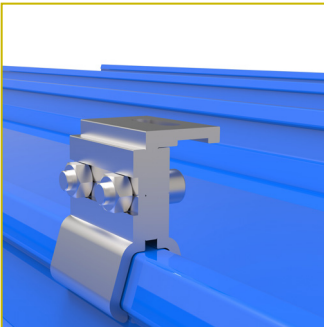

LM-KS-700-F

Specifications

- ✓ Part Nr: LM-KS-700-F
- ✓ Material: Aluminium 6005-T5, Stainless steel SUS304
- ✓ Anodized > 13 µm

Features

- ✓ Fast and easy install
- ✓ Attach to popular concealed fix metal roofs without sheet penetration
- ✓ Non-corrosive, durable materials
- ✓ Metallurgical compatibility with most metal roofs
- ✓ Full-rail mounting for PV panels
- ✓ Good ventilation, 100mm clearance between panel frame and roof sheet
- ✓ Fixation of cable trays, walkways and other accessories
- ✓ Convenient installation
- ✓ Resistant to over-tightening as bolts and nuts are stainless steel (no aluminium thread)
- ✓ Single tool fastening

Application

Saflok 700
(Safintra)

Klip-lok 700
(GRS)

Klip-Lok 406
(GRS)

Dimensions

H 68mm x L 55mm x
W 52mm

90g (including fasteners)

Holding strength verified by: