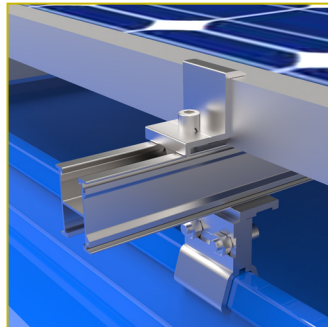

LM-KS-700-F

Specifications

- ✓ Part Nr: LM-KS-700-F
- ✓ Material: Aluminium 6005-T5, Stainless steel SUS304
- ✓ Anodized > 13 µm

Features

- ✓ Fast and easy install
- ✓ Attach to popular concealed fix metal roofs without sheet penetration
- ✓ Non-corrosive, durable materials
- ✓ Metallurgical compatibility with most metal roofs
- ✓ Full-rail mounting for PV panels
- ✓ Good ventilation, 100mm clearance between panel frame and roof sheet
- ✓ Fixation of cable trays, walkways and other accessories
- ✓ Convenient installation
- ✓ Resistant to over-tightening as bolts and nuts are stainless steel (no aluminium thread)
- ✓ Single tool fastening

Application

Saflok 700
(Safintra)

Klip-lok 700
(GRS)

Klip-Lok 406
(GRS)

Dimensions

H 68mm x L 55mm x
W 52mm

90g (including fasteners)

Holding strength verified by: