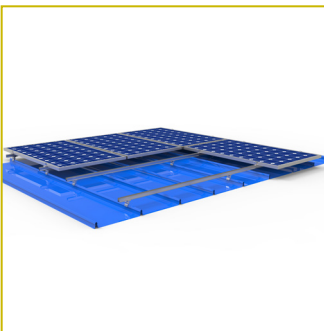

LM-KS-700-F

Specifications

- ✓ Part Nr: LM-KS-700-F
- ✓ Material: Aluminium 6005-T5, Stainless steel SUS304
- ✓ Anodized > 13 µm

Features

- ✓ Fast and easy install
- ✓ Attach to popular concealed fix metal roofs without sheet penetration
- ✓ Non-corrosive, durable materials
- ✓ Metallurgical compatibility with most metal roofs
- ✓ Full-rail mounting for PV panels
- ✓ Good ventilation, 100mm clearance between panel frame and roof sheet
- ✓ Fixation of cable trays, walkways and other accessories
- ✓ Convenient installation
- ✓ Resistant to over-tightening as bolts and nuts are stainless steel (no aluminium thread)
- ✓ Single tool fastening

Application

Saflok 700
(Safintra)

Klip-lok 700
(GRS)

Klip-Lok 406
(GRS)

Dimensions

H 68mm x L 55mm x
W 52mm

90g (including fasteners)

Holding strength verified by: