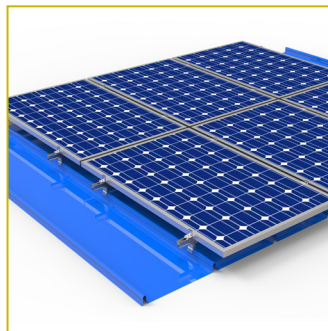

LM-KS-700-F

Specifications

- ✓ Part Nr: LM-KS-700-F
- ✓ Material: Aluminium 6005-T5, Stainless steel SUS304
- ✓ Anodized > 13 µm

Features

- ✓ Fast and easy install
- ✓ Attach to popular concealed fix metal roofs without sheet penetration
- ✓ Non-corrosive, durable materials
- ✓ Metallurgical compatibility with most metal roofs
- ✓ Full-rail mounting for PV panels
- ✓ Good ventilation, 100mm clearance between panel frame and roof sheet
- ✓ Fixation of cable trays, walkways and other accessories
- ✓ Convenient installation
- ✓ Resistant to over-tightening as bolts and nuts are stainless steel (no aluminium thread)
- ✓ Single tool fastening

Application

Saflok 700
(Safintra)

Klip-lok 700
(GRS)

Klip-Lok 406
(GRS)

Dimensions

H 68mm x L 55mm x
W 52mm

90g (including fasteners)

Holding strength verified by: