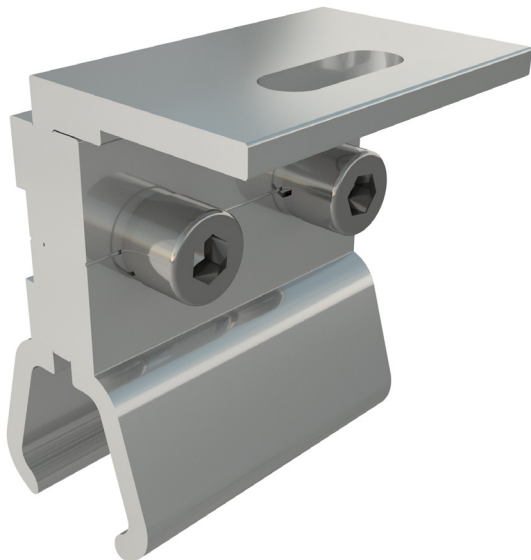

LM-KS-700-F

Specifications

- ✓ Part Nr: LM-KS-700-F
- ✓ Material: Aluminium 6005-T5, Stainless steel SUS304
- ✓ Anodized > 13 µm

Features

- ✓ Fast and easy install
- ✓ Attach to popular concealed fix metal roofs without sheet penetration
- ✓ Non-corrosive, durable materials
- ✓ Metallurgical compatibility with most metal roofs
- ✓ Full-rail mounting for PV panels
- ✓ Good ventilation, 100mm clearance between panel frame and roof sheet
- ✓ Fixation of cable trays, walkways and other accessories
- ✓ Convenient installation
- ✓ Resistant to over-tightening as bolts and nuts are stainless steel (no aluminium thread)
- ✓ Single tool fastening

Application

Saflok 700
(Safintra)

Klip-lok 700
(GRS)

Klip-Lok 406
(GRS)

Dimensions

H 68mm x L 55mm x
W 52mm

90g (including fasteners)

Holding strength verified by: