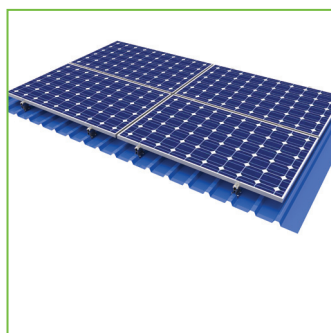

LM-TBR-V

Specifications

- ✓ Part Nr: LM-TBR-V
- ✓ Material: Aluminium 6005-T5, Stainless steel SUS304, EPDM/ Vulcanised elastomer.
- ✓ Anodized > 13 µm

Features

- ✓ Flexible legs to allow minor variations in trapezoidal sheets
- ✓ Fast and easy install
- ✓ Sheet penetration through vertical walls of sheet
- ✓ Shear force on screws results in very high holding strength
- ✓ Very good ventilation clearance
- ✓ Durable, non-corrosive materials
- ✓ Double gasket for waterproofing
- ✓ Compatible grounding washer, mid- and end clamps

Application

IBR 686
and similar
trapezoidal
sheets

Not applicable
to all
trapezoidal
profiles

Dimensions

H 93mm x L 80mm x
W 45mm

124g (excluding fasteners)

Lumax Energy

Tel: +27 10 140 4933