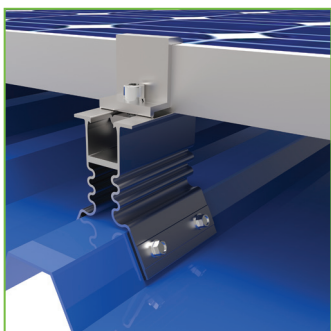

LM-TBR-V

Specifications

- ✓ Part Nr: LM-TBR-V
- ✓ Material: Aluminium 6005-T5, Stainless steel SUS304, EPDM/ Vulcanised elastomer.
- ✓ Anodized > 13 µm

Features

- ✓ Flexible legs to allow minor variations in trapezoidal sheets
- ✓ Fast and easy install
- ✓ Sheet penetration through vertical walls of sheet
- ✓ Shear force on screws results in very high holding strength
- ✓ Very good ventilation clearance
- ✓ Durable, non-corrosive materials
- ✓ Double gasket for waterproofing
- ✓ Compatible grounding washer, mid- and end clamps

Application

IBR 686
and similar
trapezoidal
sheets

Not applicable
to all
trapezoidal
profiles

Dimensions

H 93mm x L 80mm x
W 45mm

124g (excluding fasteners)

Lumax Energy

Tel: +27 10 140 4933