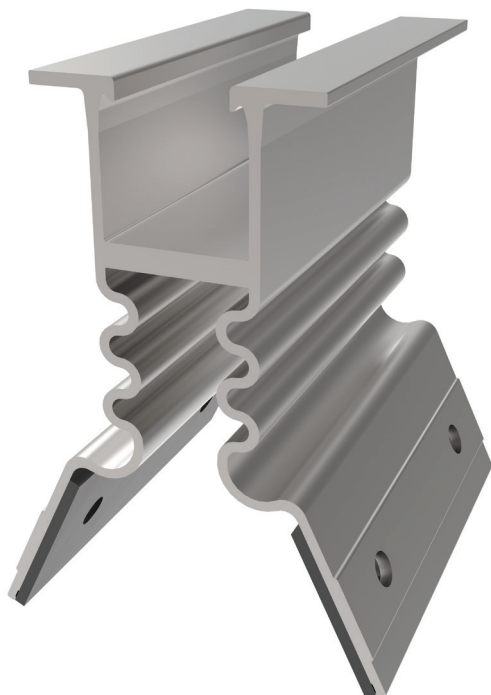

LM-TBR-V

Specifications

- ✓ Part Nr: LM-TBR-V
- ✓ Material: Aluminium 6005-T5, Stainless steel SUS304, EPDM/ Vulcanised elastomer.
- ✓ Anodized > 13 µm

Features

- ✓ Flexible legs to allow minor variations in trapezoidal sheets
- ✓ Fast and easy install
- ✓ Sheet penetration through vertical walls of sheet
- ✓ Shear force on screws results in very high holding strength
- ✓ Very good ventilation clearance
- ✓ Durable, non-corrosive materials
- ✓ Double gasket for waterproofing
- ✓ Compatible grounding washer, mid- and end clamps

Application

IBR 686
and similar
trapezoidal
sheets

Not applicable
to all
trapezoidal
profiles

Dimensions

H 93mm x L 80mm x
W 45mm

124g (excluding fasteners)

Lumax Energy

Tel: +27 10 140 4933