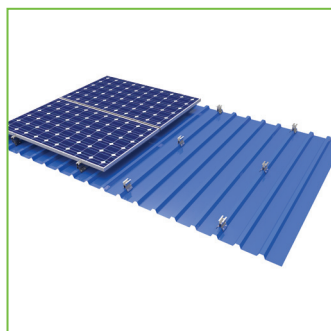

LM-TBR-V

Specifications

- ✓ Part Nr: LM-TBR-V
- ✓ Material: Aluminium 6005-T5, Stainless steel SUS304, EPDM/ Vulcanised elastomer.
- ✓ Anodized > 13 µm

Features

- ✓ Flexible legs to allow minor variations in trapezoidal sheets
- ✓ Fast and easy install
- ✓ Sheet penetration through vertical walls of sheet
- ✓ Shear force on screws results in very high holding strength
- ✓ Very good ventilation clearance
- ✓ Durable, non-corrosive materials
- ✓ Double gasket for waterproofing
- ✓ Compatible grounding washer, mid- and end clamps

Application

IBR 686
and similar
trapezoidal
sheets

Not applicable
to all
trapezoidal
profiles

Dimensions

H 93mm x L 80mm x
W 45mm

124g (excluding fasteners)

Lumax Energy

Tel: +27 10 140 4933