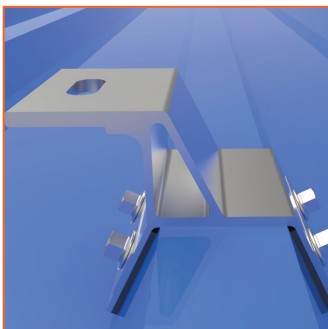

LM-TBR-VF

Specifications

- ✓ Part Nr: LM-TBR-VF
- ✓ Material: Aluminium 6005-T5, Stainless steel SUS304, EPDM
- ✓ Anodized > 13 µm

Features

- ✓ Fast and easy install
- ✓ Pre-punched holes making for ease of installation
- ✓ Sheet penetration through vertical walls of sheet
- ✓ Shear force on screws results in very high holding strength
- ✓ Suitable for rail installation on trapezoidal roofs
- ✓ Durable, non-corrosive materials
- ✓ Double gasket for waterproofing, EPDM layer and elastomer washer
- ✓ Compatible LM-R42 (top-bottom fix) rail, grounding washer, mid- and end clamps

Application

IBR 686
and similar
trapezoidal
sheets

Not applicable
to all
trapezoidal
profiles

Dimensions

H 55mm x L 67mm x
W 64mm

83g (excluding fasteners)

Lumax Energy

Tel: +27 10 140 4933