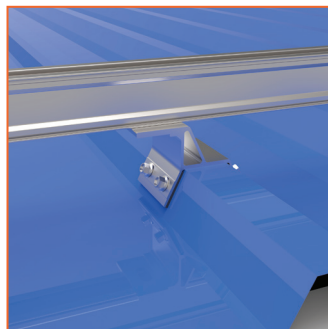

LM-TBR-VF

Specifications

- ✓ Part Nr: LM-TBR-VF
- ✓ Material: Aluminium 6005-T5, Stainless steel SUS304, EPDM
- ✓ Anodized > 13 µm

Features

- ✓ Fast and easy install
- ✓ Pre-punched holes making for ease of installation
- ✓ Sheet penetration through vertical walls of sheet
- ✓ Shear force on screws results in very high holding strength
- ✓ Suitable for rail installation on trapezoidal roofs
- ✓ Durable, non-corrosive materials
- ✓ Double gasket for waterproofing, EPDM layer and elastomer washer
- ✓ Compatible LM-R42 (top-bottom fix) rail, grounding washer, mid- and end clamps

Application

IBR 686
and similar
trapezoidal
sheets

Not applicable
to all
trapezoidal
profiles

Dimensions

H 55mm x L 67mm x
W 64mm

83g (excluding fasteners)

Lumax Energy

Tel: +27 10 140 4933