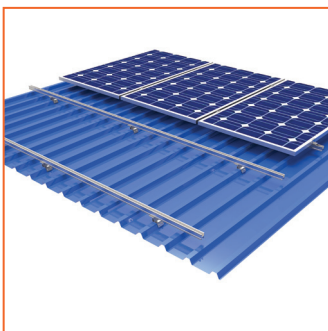

LM-TBR-VF

Specifications

- ✓ Part Nr: LM-TBR-VF
- ✓ Material: Aluminium 6005-T5, Stainless steel SUS304, EPDM
- ✓ Anodized > 13 µm

Features

- ✓ Fast and easy install
- ✓ Pre-punched holes making for ease of installation
- ✓ Sheet penetration through vertical walls of sheet
- ✓ Shear force on screws results in very high holding strength
- ✓ Suitable for rail installation on trapezoidal roofs
- ✓ Durable, non-corrosive materials
- ✓ Double gasket for waterproofing, EPDM layer and elastomer washer
- ✓ Compatible LM-R42 (top-bottom fix) rail, grounding washer, mid- and end clamps

Application

IBR 686
and similar
trapezoidal
sheets

Not applicable
to all
trapezoidal
profiles

Dimensions

H 55mm x L 67mm x
W 64mm

83g (excluding fasteners)

Lumax Energy

Tel: +27 10 140 4933