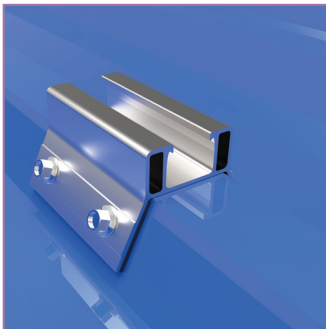

LM-TBR-VL

Specifications

- ✓ Part Nr: LM-TBR-VL
- ✓ Material: Aluminium 6005-T5, Stainless steel SUS304, EPDM
- ✓ Anodized > 13 µm

Features

- ✓ Fast and easy install
- ✓ Pre-punched holes for ease of installation
- ✓ Sheet penetration through vertical walls of sheet
- ✓ Shear force on screws results in very high holding strength
- ✓ Strong clamp suitable for fixation of tilted anchors
- ✓ Suitable for cable trays, walkways and other accessories.
- ✓ Durable, non-corrosive materials
- ✓ Double gasket for waterproofing
- ✓ Compatible grounding washer, mid- and end clamps

Application

IBR 686
and similar
trapezoidal
sheets

Not applicable
to all
trapezoidal
profiles

Dimensions

H 80mm x L 69mm x
W 51mm

85g (excluding fasteners)

Lumax Energy

Tel: +27 10 140 4933