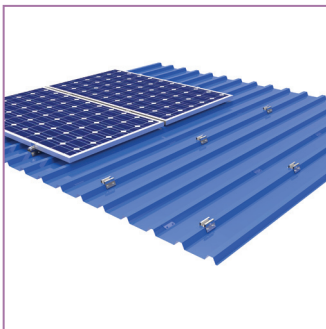

LM-TBR-VL

Specifications

- ✓ Part Nr: LM-TBR-VL
- ✓ Material: Aluminium 6005-T5, Stainless steel SUS304, EPDM
- ✓ Anodized > 13 µm

Features

- ✓ Fast and easy install
- ✓ Pre-punched holes for ease of installation
- ✓ Sheet penetration through vertical walls of sheet
- ✓ Shear force on screws results in very high holding strength
- ✓ Strong clamp suitable for fixation of tilted anchors
- ✓ Suitable for cable trays, walkways and other accessories.
- ✓ Durable, non-corrosive materials
- ✓ Double gasket for waterproofing
- ✓ Compatible grounding washer, mid- and end clamps

Application

IBR 686
and similar
trapezoidal
sheets

Not applicable
to all
trapezoidal
profiles

Dimensions

H 80mm x L 69mm x
W 51mm

85g (excluding fasteners)

Lumax Energy

Tel: +27 10 140 4933