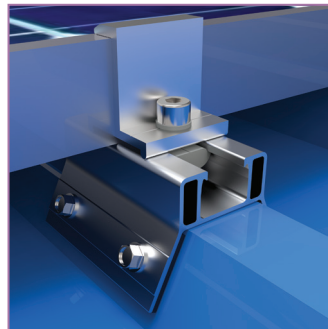

LM-TBR-VL

Specifications

- ✓ Part Nr: LM-TBR-VL
- ✓ Material: Aluminium 6005-T5, Stainless steel SUS304, EPDM
- ✓ Anodized > 13 µm

Features

- ✓ Fast and easy install
- ✓ Pre-punched holes for ease of installation
- ✓ Sheet penetration through vertical walls of sheet
- ✓ Shear force on screws results in very high holding strength
- ✓ Strong clamp suitable for fixation of tilted anchors
- ✓ Suitable for cable trays, walkways and other accessories.
- ✓ Durable, non-corrosive materials
- ✓ Double gasket for waterproofing
- ✓ Compatible grounding washer, mid- and end clamps

Application

IBR 686
and similar
trapezoidal
sheets

Not applicable
to all
trapezoidal
profiles

Dimensions

H 80mm x L 69mm x
W 51mm

85g (excluding fasteners)

Lumax Energy

Tel: +27 10 140 4933