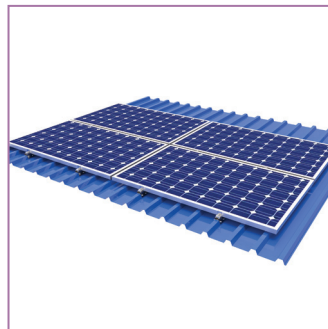

LM-TBR-VL

Specifications

- ✓ Part Nr: LM-TBR-VL
- ✓ Material: Aluminium 6005-T5, Stainless steel SUS304, EPDM
- ✓ Anodized > 13 µm

Features

- ✓ Fast and easy install
- ✓ Pre-punched holes for ease of installation
- ✓ Sheet penetration through vertical walls of sheet
- ✓ Shear force on screws results in very high holding strength
- ✓ Strong clamp suitable for fixation of tilted anchors
- ✓ Suitable for cable trays, walkways and other accessories.
- ✓ Durable, non-corrosive materials
- ✓ Double gasket for waterproofing
- ✓ Compatible grounding washer, mid- and end clamps

Application

IBR 686
and similar
trapezoidal
sheets

Not applicable
to all
trapezoidal
profiles

Dimensions

H 80mm x L 69mm x
W 51mm

85g (excluding fasteners)

Lumax Energy

Tel: +27 10 140 4933